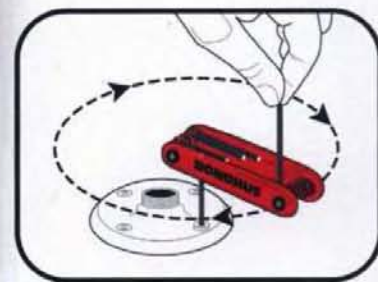

GorillaGrip®
fold up handle
is 40% stronger
than steel
handles!

Precision Cut Tip
for full tool
engagement
in the screw

Color Coded:

-  Inch
-  Metric
-  Inch & Metric
-  Star Recessed
-  Utility

Patented Flutes
allow for easy
selection of one
tool at a time

Turn & Flip Feature
No repositioning the
tool when working
against obstructions

Stop Feature
Our 90° stop feature
converts the tool
into a non-stop,
time-saving,
speed wrench

ProTanium
HIGH TORQUE STEEL